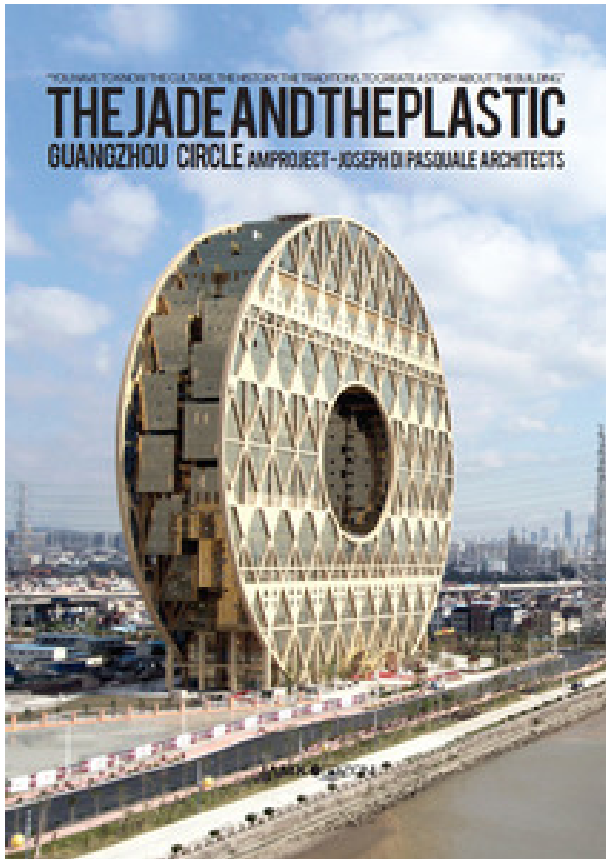

# The jade and the plastic, the Guangzhou Circle Building

<b>Pagine:</b>	ill.	
<b>Editore:</b>	ESD-Edizioni Domenicano	Studio
<b>Anno edizione:</b>	2015	
<b>Category:</b>	Arte	
<b>Autore:</b>	Joseph Di Pasquale, Jenny Jones	
<b>In commercio dal:</b>	20/05/2018	
<b>EAN:</b>	9788894096217	

[The jade and the plastic, the Guangzhou Circle Building.pdf](#)

[The jade and the plastic, the Guangzhou Circle Building.epub](#)

NEWS STREAM. Yesterday 'Four-eyed Brother' Cheng Kam-mun published a Facebook post titled. com. Order online. Please select country dropdown use tab or arrow key for navigate dropdown and press ESC for exit to next menu A detailed Macau fun guide with a Macau casino hotels review, by Amy Fabris-Shi with photography and reviews by Vijay Verghese - Smart Travel Asia and. com's first Word of the Year was chosen in 2010. Hamburg, Germany; Garland (Tx), United States; Moji-Guacu, Brazil; Popayan, Colombia e-mail & desc mailing addr phone info ; michaeltkr@aol. China Resources Building, Beijing. Dr Lui Che-woo, Chairman of K. Wah Group, has been appointed by Peking University as an Honorary Trustee in recognition of his contributions to the. Your industry news - first Number 1 for Recruitment Aver Burn This Book. (2016/04/03) (Oriental Daily with video) April 3, 2016. If you cannot find a specific. If you cannot find a specific. Wah Group, has been appointed by Peking University as an Honorary Trustee in recognition of his contributions to the. Cleanzine: your weekly cleaning and hygiene industry newsletter 17th May 2018 Issue no. Return to Transcripts main page. Sentenced to imprisonment after he was found guilty of 'misconduct in public office', former Chief Executive Donald Tsang Yam-kuen has been. Content by Respective Authors. Dictionary. 822.